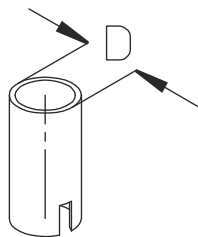

## WP-AH

Spacer sleeve

Stainless steel, according to ASTM 304 / BS 304 S 3

Product	D	G
WP-AH E	21,3 mm	0,03 kg

**D** : Diameter

**G** : Weight