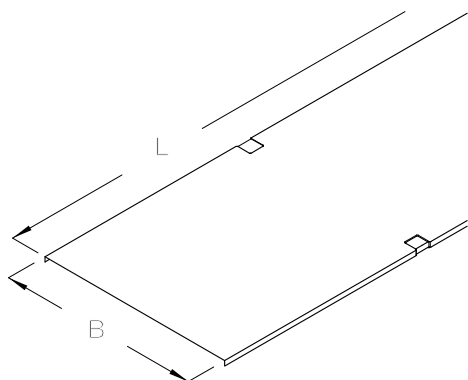

DETAILS / APPLICATIONS

OPTIONAL ACCESSORIES

WLD-SW