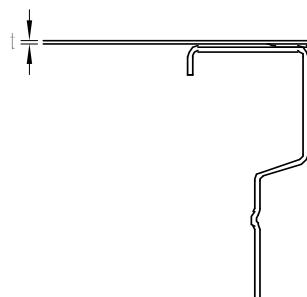

DETAILS / APPLICATIONS

OPTIONAL ACCESSORIES

WLD-SW