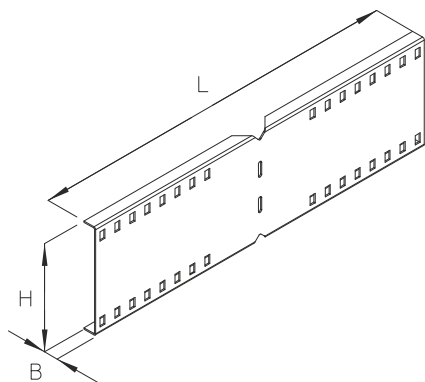

WLVH 200

Wide-span connector, horizontal, height = 200 mm

Suitable for wide-span cable tray WL(R) 200.

Continuously hot galvanized (Sendzimir process) (DIN EN 10346)

Product	H	B	L	t	G
WLVV 200S	203 mm	26 mm	730 mm	2,50 mm	3,45 kg
W kompletcie:					
8x FRSV 10x20		Round-head screw with short square, DIN 603			
8x SEMS 10		Hexagon-nut with flange, DIN EN 1661			

Hot-dip galvanized, according to BS 729 (DIN EN ISO 1461)

Product	H	B	L	t	G
WLVV 200F	203 mm	26 mm	730 mm	2,50 mm	3,69 kg
W kompletcie:					
8x FRSV 10x20F		Round-head screw with short square, DIN 603			
8x SEM 10F		Hexagon-nut, DIN 934			
8x US 10x21F		Washer, DIN 125			

H : Height
B : Width
L : Length
t : Material thickness
G : Weight

DETAILS / APPLICATIONS