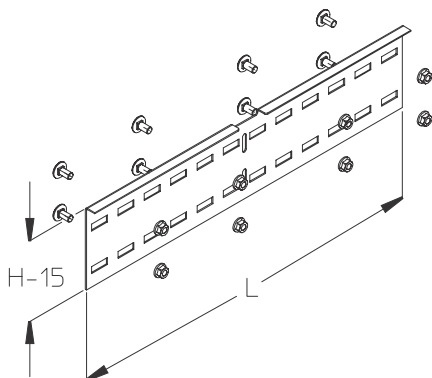

WPVH 150

Wide-span coupler, height=120 mm

This article is available made in material No. 1.4571/1.4404 (V4A) stainless steel finish.

Continuously hot galvanized (Sendzimir process) (DIN EN 10346)

Product	H	L	G
WPVH 150S	150 mm	600 mm	1,53 kg
Incl.:			
8x KLS 10X20		Fixing set	

Hot-dip galvanized, according to BS 729 (DIN EN ISO 1461)

Product	H	L	G
WPVH 150F	150 mm	600 mm	1,64 kg
Incl.:			
8x KLS 10X20F		Fixing set	

Stainless steel, according to ASTM 304 / BS 304 S 3

Product	H	L	G
WPVH 150E	150 mm	600 mm	1,53 kg
Incl.:			
8x KLS 10X20E		Fixing set	