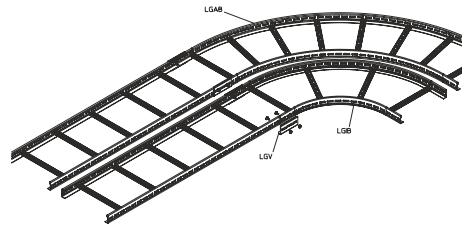

LGV-BS 60

Cable ladder coupler, height=60 mm

Cable ladder connector.

This article is available made in material No. 1.4571/1.4404 (V4A) stainless steel finish.

Continuously hot galvanized (Sendzimir process) (DIN EN 10346)

Product	H	B	G
LGV-BS 60S	60 mm	150 mm	0,28 kg
Incl.:			
4x KLS 8X16		Fixing set	

Hot-dip galvanized, according to BS 729 (DIN EN ISO 1461)

Product	H	B	G
LGV-BS 60F	60 mm	150 mm	0,30 kg
Incl.:			
4x KLS 8X16E		Fixing set	

Stainless steel, according to ASTM 304 / BS 304 S 3

Product	H	B	G
LGV-BS 60E	60 mm	150 mm	0,28 kg
Incl.:			
4x KLS 8X16E		Fixing set	

H : Height

B : Width

G : Weight

DETAILS / APPLICATIONS

Certyfikat UL

System E 90. CNBOP-PIB nr CNBOP-PIB-KOT-2017/0013-3703