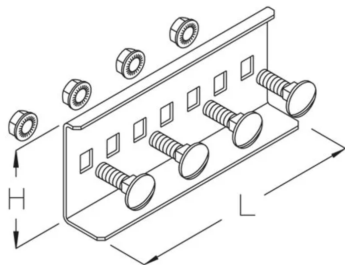

LGV-BS 60

Cable ladder coupler, height=60 mm

Cable ladder connector.

This article is available made in material No. 1.4571/1.4404 (V4A) stainless steel finish.

Continuously hot galvanized (Sendzimir process) (DIN EN 10346)

Product	H	B	G
LGV-BS 60S	60 mm	150 mm	0,28 kg
Incl.:			
4x KLS 8X16		Fixing set	

Hot-dip galvanized, according to BS 729 (DIN EN ISO 1461)

Product	H	B	G
LGV-BS 60F	60 mm	150 mm	0,30 kg
Incl.:			
4x KLS 8X16E		Fixing set	

Stainless steel, according to ASTM 304 / BS 304 S 3

Product	H	B	G
LGV-BS 60E	60 mm	150 mm	0,28 kg
Incl.:			
4x KLS 8X16E		Fixing set	

H : Height

B : Width

G : Weight

DETAILS / APPLICATIONS

Certyfikat UL

System E 90. CNBOP-PIB nr CNBOP-PIB-KOT-2017/0013-3703