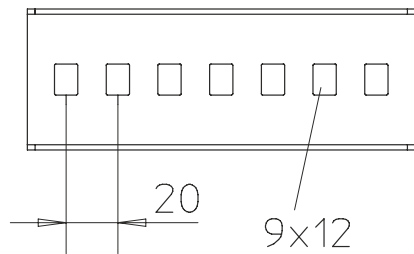

LGV-BS 60

Cable ladder coupler, height=60 mm

Cable ladder connector.

This article is available made in material No. 1.4571/1.4404 (V4A) stainless steel finish.

Continuously hot galvanized (Sendzimir process) (DIN EN 10346)

Stainless steel, according to ASTM 304 / BS 304 S 3

Product	H	B	G
LGV-BS 60E	60 mm	150 mm	0,28 kg
Incl.:			
4x KLS 8X16E		Fixing set	

H : Height

B : Width

G : Weight

DETAILS / APPLICATIONS

Certyfikat UL

System E 90. CNBOP-PIB nr CNBOP-PIB-KOT-2017/0013-3703