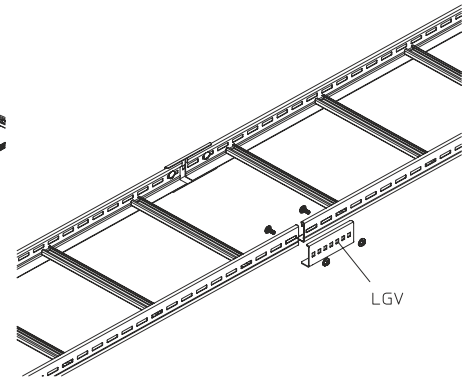

LGV-BS 60

Cable ladder coupler, height=60 mm

Cable ladder connector.

This article is available made in material No. 1.4571/1.4404 (V4A) stainless steel finish.

Continuously hot galvanized (Sendzimir process) (DIN EN 10346)

Product	H	B	G
LGV-BS 60S	60 mm	150 mm	0,28 kg
Incl.:			
4x KLS 8X16		Fixing set	

Hot-dip galvanized, according to BS 729 (DIN EN ISO 1461)

Product	H	B	G
LGV-BS 60F	60 mm	150 mm	0,30 kg
Incl.:			
4x KLS 8X16E		Fixing set	

Stainless steel, according to ASTM 304 / BS 304 S 3

Product	H	B	G
LGV-BS 60E	60 mm	150 mm	0,28 kg
Incl.:			
4x KLS 8X16E		Fixing set	

H : Height

B : Width

G : Weight

DETAILS / APPLICATIONS

Certyfikat UL

System E 90. CNBOP-PIB nr CNBOP-PIB-KOT-2017/0013-3703