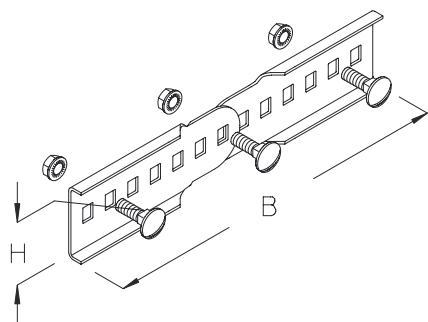

LGWV 60

Cable ladder coupler, height=60 mm

Cable ladder connector, vertical.

This article is available made in material No. 1.4571/1.4404 (V4A) stainless steel finish.

Continuously hot galvanized (Sendzimir process) (DIN EN 10346)

Product	H	B	G
LGWV 60S	60 mm	270 mm	0,39 kg
Incl.:			
3x KLS 8X16		Fixing set	

Hot-dip galvanized, according to BS 729 (DIN EN ISO 1461)

Product	H	B	G
LGWV 60F	60 mm	270 mm	0,42 kg
Incl.:			
3x KLS 8X16E		Fixing set	

Stainless steel, according to ASTM 304 / BS 304 S 3

Product	H	B	G
LGWV 60E	60 mm	270 mm	0,39 kg
Incl.:			
3x KLS 8X16E		Fixing set	

H : Height
B : Width
G : Weight