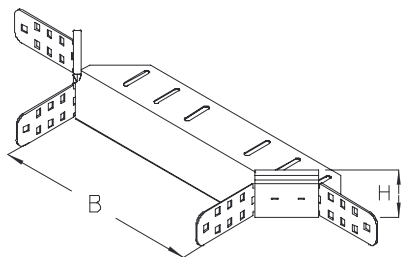

RAA 60

Cable tray attachment branch-piece, height=60 mm

Cable tray attachment branch.

This article is available made in material No. 1.4571/1.4404 (V4A) stainless steel finish.

Continuously hot galvanized (Sendzimir process) (DIN EN 10346)

Product	H	B	G
RAA 60-05S	60 mm	50 mm	0,64 kg
Incl.: 2x KLR		Clamp fastening set	
RAA 60-10S	60 mm	100 mm	0,76 kg
Incl.: 2x KLR		Clamp fastening set	
RAA 60-20S	60 mm	200 mm	0,86 kg
Incl.: 2x KLR		Clamp fastening set	
RAA 60-30S	60 mm	300 mm	0,96 kg
Incl.: 2x KLR		Clamp fastening set	
RAA 60-40S	60 mm	400 mm	1,06 kg
Incl.: 2x KLR		Clamp fastening set	
RAA 60-50S	60 mm	500 mm	1,16 kg
Incl.: 2x KLR		Clamp fastening set	
RAA 60-60S	60 mm	600 mm	1,25 kg
Incl.: 2x KLR		Clamp fastening set	

Hot-dip galvanized, according to BS 729 (DIN EN ISO 1461)

Product	H	B	G
RAA 60-05F	60 mm	50 mm	0,64 kg
Incl.: 2x KLR E		Clamp fastening set	
RAA 60-10F	60 mm	100 mm	0,76 kg
Incl.: 2x KLR E		Clamp fastening set	
RAA 60-20F	60 mm	200 mm	0,86 kg
Incl.: 2x KLR E		Clamp fastening set	
RAA 60-30F	60 mm	300 mm	0,96 kg
Incl.: 2x KLR E		Clamp fastening set	
RAA 60-40F	60 mm	400 mm	1,06 kg
Incl.: 2x KLR E		Clamp fastening set	
RAA 60-50F	60 mm	500 mm	1,16 kg
Incl.: 2x KLR E		Clamp fastening set	
RAA 60-60F	60 mm	600 mm	1,25 kg
Incl.: 2x KLR E		Clamp fastening set	