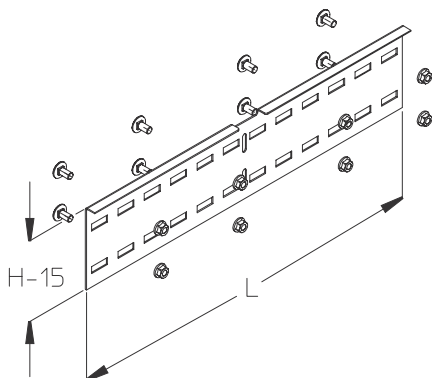

## WPVH 120

Wide-span coupler, height=120 mm

This article is available made in material No. 1.4571/1.4404 (V4A) stainless steel finish.

**Continuously hot galvanized (Sendzimir process) (DIN EN 10346)**

Product	H	L	G
WPVH 120S	120 mm	400 mm	0,92 kg
Incl.: 8x KLS 10X20		Fixing set	

**Hot-dip galvanized, according to BS 729 (DIN EN ISO 1461)**

Product	H	L	G
WPVH 120F	120 mm	400 mm	0,98 kg
Incl.: 8x KLS 10X20F		Fixing set	

**H** : Height  
**L** : Length  
**G** : Weight