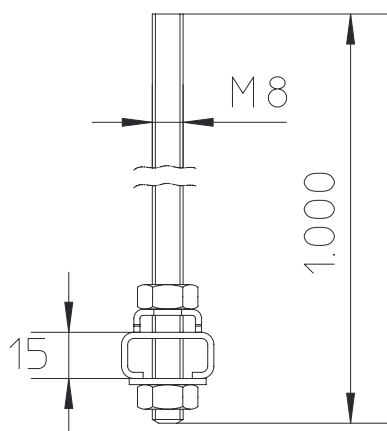

Product	B	L	P_{max}	F_d/P	G
GBAG 20E	200 mm	180 mm	0,5 kN	1	0,50 kg
Incl.: 1x GB M8-10E 1x GV-L 30E 1x US 8x25E 3x SEM 8E					
Threaded rod, DIN 976-1 Wire-mesh cable tray coupler Square washer, DIN 9021 Hexagon-nut, DIN 934					
GBAG 30E	300 mm	280 mm	0,5 kN	1	0,57 kg
Incl.: 1x GB M8-10E 1x GV-L 30E 1x US 8x25E 3x SEM 8E					
Threaded rod, DIN 976-1 Wire-mesh cable tray coupler Square washer, DIN 9021 Hexagon-nut, DIN 934					

1. **B:** Width
   L: Length
    P_{max} : Maximum permissible load
    F_d/P : Dowel-to-anchor load
   G: Weight

DETAILS / APPLICATIONS

OPTIONAL ACCESSORIES

SAZ

Certified according to Det Norske Veritas (DNV) and Germanischer Lloyd (GL)