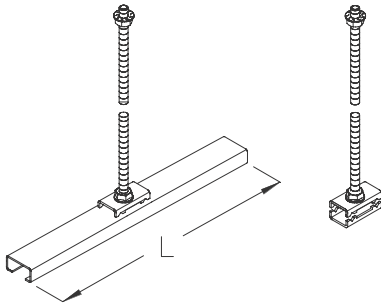

# GBAG

Central hanger

External centre suspension with threaded rod for cable trays. For tray widths of up to 300 mm. A threaded rod (L = 1000 mm) is included in the set.

$F_D/P$ : Coefficient for calculation of the dowel load  $F_D$  with effective bracket load P respectively the sum of effective bracket loads.

GBAG 20  
GBAG 30

GBAG 10

Continuously hot galvanized (Sendzimir process) (DIN EN 10346)

Product	B	L	$P_{max}$	$F_D/P$	G
GBAG 10S	100 mm	41 mm	0,5 kN	1	0,42 kg
Incl.:					
1x GB M8-10 2x GV-L 30F 1x US 8x17 3x SEM 8	Threaded rod, DIN 976-1 Wire-mesh cable tray coupler Square washer, DIN 125 Hexagon-nut, DIN 934				
GBAG 20S	200 mm	180 mm	0,5 kN	1	0,50 kg
Incl.:					
1x GB M8-10 2x GV-L 30F 1x US 8x25 3x SEM 8	Threaded rod, DIN 976-1 Wire-mesh cable tray coupler Square washer, DIN 9021 Hexagon-nut, DIN 934				
GBAG 30S	300 mm	280 mm	0,5 kN	1	0,57 kg
Incl.:					
1x GB M8-10 2x GV-L 30F 1x US 8x25 3x SEM 8	Threaded rod, DIN 976-1 Wire-mesh cable tray coupler Square washer, DIN 9021 Hexagon-nut, DIN 934				

Stainless steel, according to ASTM 304 / BS 304 S 3

Product	B	L	$P_{max}$	$F_D/P$	G
GBAG 10E	100 mm	41 mm	0,5 kN	1	0,42 kg
Incl.:					
1x GB M8-10E 3x SEM 8E 1x US 8x17E 2x GV-L 30E	Threaded rod, DIN 976-1 Hexagon-nut, DIN 934 Square washer, DIN 125 Wire-mesh cable tray coupler				

Product	B	L	$P_{max}$	$F_d/P$	G
GBAG 20E	200 mm	180 mm	0,5 kN	1	0,50 kg
Incl.: 1x GB M8-10E 1x GV-L 30E 1x US 8x25E 3x SEM 8E					
Threaded rod, DIN 976-1 Wire-mesh cable tray coupler Square washer, DIN 9021 Hexagon-nut, DIN 934					
GBAG 30E	300 mm	280 mm	0,5 kN	1	0,57 kg
Incl.: 1x GB M8-10E 1x GV-L 30E 1x US 8x25E 3x SEM 8E					
Threaded rod, DIN 976-1 Wire-mesh cable tray coupler Square washer, DIN 9021 Hexagon-nut, DIN 934					