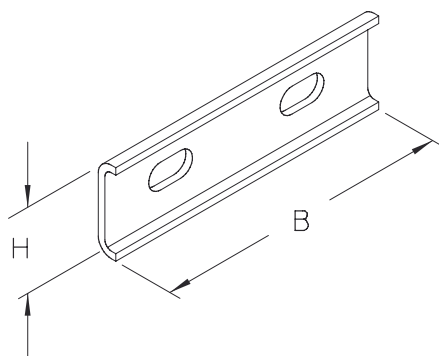

**SLV**  
Ship ladder coupler

**Steel, untreated and non-corrosive**

Product	H	L	G
SLV B	38 mm	120 mm	0,10 kg
Incl.: 2x KLS 10X20F		Fixing set	

**Hot-dip galvanized, according to BS 729 (DIN EN ISO 1461)**

Product	H	L	G
SLV F	38 mm	120 mm	0,10 kg
Incl.: 2x KLS 10X20F		Fixing set	

**Stainless steel, according to ASTM 304 / BS 304 S 3**

Product	H	L	G
SLV E	38 mm	120 mm	0,10 kg
Incl.: 2x KLS 10X20F		Fixing set	

**H** : Height  
**L** : Length  
**G** : Weight