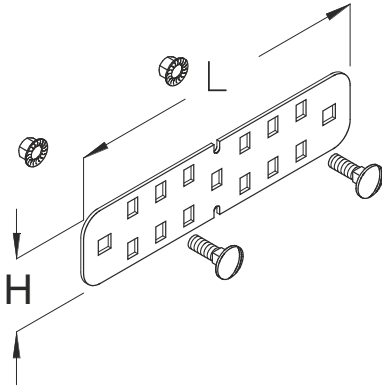

RGV 60

Cable tray coupler, height=60 mm

Cable tray connector.

Continuously hot galvanized (Sendzimir process) (DIN EN 10346)

Product	H	L	G
RGV 60S	45 mm	190 mm	0,12 kg
Incl.:			
1x KLR		Fixing set	

Hot-dip galvanized, according to BS 729 (DIN EN ISO 1461)

Product	H	L	G
RGV 60F	45 mm	190 mm	0,13 kg
Incl.:			
1x KLR E		Fixing set	

Stainless steel, according to ASTM 304 / BS 304 S 3

Product	H	L	G
RGV 60E	45 mm	190 mm	0,12 kg
Incl.:			
1x KLR E		Fixing set	

Stainless steel, according to ASTM 316 Ti / AISI 316 L, BS 320S17 / BS 316S11

Product	H	L	G
RGV 60E4	45 mm	190 mm	0,12 kg

Incl.:			
1x KLR E4		Fixing set	

Coating Magnelis®, according to DIN EN 10346

Product	H	L	G
RGV 60ZM	45 mm	190 mm	0,12 kg

Incl.:			
1x KLR E		Fixing set	

H : Height
L : Length
G : Weight