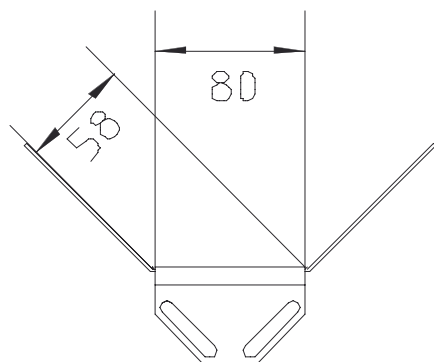

DETAILS / APPLICATIONS

OPTIONAL ACCESSORIES

VB