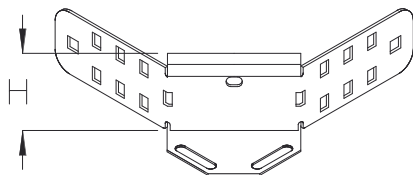

## RAE 85

Cable tray attachment corner, height=85 mm

Cable tray attachment corner.

**Continuously hot galvanized (Sendzimir process) (DIN EN 10346)**

Product	H	G
RAE 85S	85 mm	0,40 kg
Incl.: 3x KLR	Clamp fastening set	

**Hot-dip galvanized, according to BS 729 (DIN EN ISO 1461)**

Product	H	G
RAE 85F	85 mm	0,45 kg
Incl.: 3x KLR E	Clamp fastening set	

**H** : Height

**G** : Weight