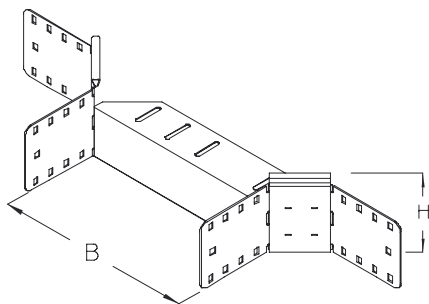

# RAA 110

Cable tray attachment branch-piece, height=110 mm

Cable tray attachment branch.

This article is available made in material No. 1.4571/1.4404 (V4A) stainless steel finish.

Continuously hot galvanized (Sendzimir process) (DIN EN 10346)

Product	H	B	G
RAA 110-10S	110 mm	100 mm	1,25 kg
Incl.: 4x KLR		Clamp fastening set	
RAA 110-20S	110 mm	200 mm	1,35 kg
Incl.: 4x KLR		Clamp fastening set	
RAA 110-30S	110 mm	300 mm	1,46 kg
Incl.: 4x KLR		Clamp fastening set	
RAA 110-40S	110 mm	400 mm	1,56 kg
Incl.: 4x KLR		Clamp fastening set	
RAA 110-50S	110 mm	500 mm	1,65 kg
Incl.: 4x KLR		Clamp fastening set	
RAA 110-60S	110 mm	600 mm	1,74 kg
Incl.: 4x KLR		Clamp fastening set	

Hot-dip galvanized, according to BS 729 (DIN EN ISO 1461)

Product	H	B	G
RAA 110-10F	110 mm	100 mm	1,40 kg
Incl.: 4x KLR E		Clamp fastening set	
RAA 110-20F	110 mm	200 mm	1,51 kg
Incl.: 4x KLR E		Clamp fastening set	
RAA 110-30F	110 mm	300 mm	1,64 kg
Incl.: 4x KLR E		Clamp fastening set	
RAA 110-40F	110 mm	400 mm	1,75 kg
Incl.: 4x KLR E		Clamp fastening set	
RAA 110-50F	110 mm	500 mm	1,85 kg
Incl.: 4x KLR E		Clamp fastening set	
RAA 110-60F	110 mm	600 mm	1,95 kg
Incl.: 4x KLR E		Clamp fastening set	

Product	H	B	G
RAA 110-60E	110 mm	600 mm	1,74 kg
Incl.:			
4x KLR E		Clamp fastening set	

**H** : Height  
**B** : Width  
**G** : Weight