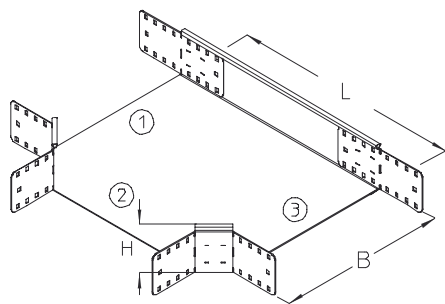

RA 110

Cable tray branch-piece, height=110 mm

Cable tray branch in T-shape, integrated connectors.

This article is available made in material No. 1.4571/1.4404 (V4A) stainless steel finish.

Continuously hot galvanized (Sendzimir process) (DIN EN 10346)

Product	H	B	L	G
RA 110-10S	110 mm	100 mm	214 mm	1,78 kg
Incl.:				
6x KLR		Clamp fastening set		
RA 110-20S	110 mm	200 mm	314 mm	2,18 kg
Incl.:				
6x KLR		Clamp fastening set		
RA 110-30S	110 mm	300 mm	414 mm	2,75 kg
Incl.:				
6x KLR		Clamp fastening set		
RA 110-40S	110 mm	400 mm	514 mm	3,48 kg
Incl.:				
6x KLR		Clamp fastening set		
RA 110-50S	110 mm	500 mm	614 mm	4,37 kg
Incl.:				
6x KLR		Clamp fastening set		
RA 110-60S	110 mm	600 mm	714 mm	5,42 kg
Incl.:				
6x KLR		Clamp fastening set		

Hot-dip galvanized, according to BS 729 (DIN EN ISO 1461)

Product	H	B	L	G
RA 110-10F	110 mm	100 mm	214 mm	1,99 kg
Incl.:				
6x KLR E		Clamp fastening set		
RA 110-20F	110 mm	200 mm	314 mm	2,44 kg
Incl.:				
6x KLR E		Clamp fastening set		
RA 110-30F	110 mm	300 mm	414 mm	3,08 kg
Incl.:				
6x KLR E		Clamp fastening set		
RA 110-40F	110 mm	400 mm	514 mm	3,90 kg
Incl.:				
6x KLR E		Clamp fastening set		
RA 110-50F	110 mm	500 mm	614 mm	4,89 kg
Incl.:				
6x KLR E		Clamp fastening set		
RA 110-60F	110 mm	600 mm	714 mm	6,07 kg
Incl.:				
6x KLR E		Clamp fastening set		

Product	H	B	L	G
RA 110-60E	110 mm	600 mm	714 mm	5,42 kg
Incl.:				
6x KLR E	Clamp fastening set			

H : Height
B : Width
L : Length
G : Weight

DETAILS / APPLICATIONS

OPTIONAL ACCESSORIES

VB

Certyfikat UL