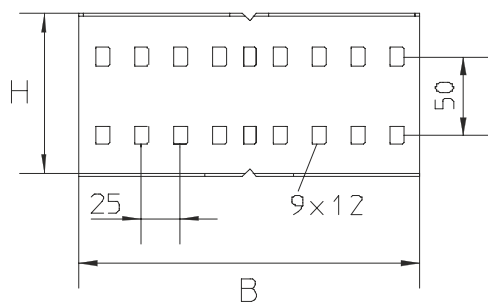

LGVBH 100

Cable ladder coupler, height=100 mm

Cable ladder connector, horizontal.

Continuously hot galvanized (Sendzimir process) (DIN EN 10346)

Product	H	B	G
LGVBH 100S	100 mm	220 mm	0,41 kg
Incl.:			
2x KLS 8X16		Fixing set	

Hot-dip galvanized, according to BS 729 (DIN EN ISO 1461)

Product	H	B	G
LGVBH 100F	100 mm	220 mm	0,42 kg
Incl.:			
2x KLS 8X16E		Fixing set	

Stainless steel, according to ASTM 304 / BS 304 S 3

Product	H	B	G
LGVBH 100E	100 mm	220 mm	0,42 kg
Incl.:			
2x KLS 8X16E		Fixing set	

H : Height
B : Width
G : Weight

DETAILS / APPLICATIONS

Certyfikat UL