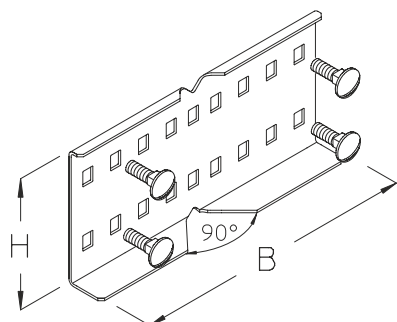

LGVBH 100

Cable ladder coupler, height=100 mm

Cable ladder connector, horizontal.

Continuously hot galvanized (Sendzimir process) (DIN EN 10346)

Product	H	B	G
LGVBH 100S	100 mm	220 mm	0,41 kg
Incl.:			
2x KLS 8X16		Fixing set	

Hot-dip galvanized, according to BS 729 (DIN EN ISO 1461)

Product	H	B	G
LGVBH 100F	100 mm	220 mm	0,42 kg
Incl.:			
2x KLS 8X16E		Fixing set	

Stainless steel, according to ASTM 304 / BS 304 S 3

Product	H	B	G
LGVBH 100E	100 mm	220 mm	0,42 kg
Incl.:			
2x KLS 8X16E		Fixing set	

H : Height
B : Width
G : Weight

DETAILS / APPLICATIONS

Certyfikat UL