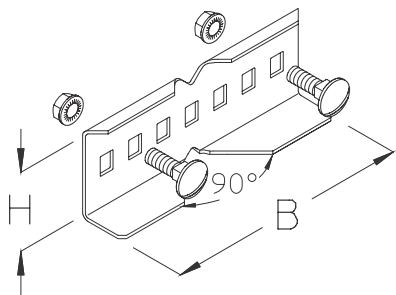

LGVH 60

Cable ladder coupler, height=60 mm

Cable ladder connector, horizontal.

This article is available made in material No. 1.4571/1.4404 (V4A) stainless steel finish.

Continuously hot galvanized (Sendzimir process) (DIN EN 10346)

Product	H	B	G
LGVH 60S	60 mm	150 mm	0,20 kg
Incl.:			
2x KLS 8X16		Fixing set	

Hot-dip galvanized, according to BS 729 (DIN EN ISO 1461)

Product	H	B	G
LGVH 60F	60 mm	150 mm	0,22 kg
Incl.:			
2x KLS 8X16E		Fixing set	

Stainless steel, according to ASTM 304 / BS 304 S 3

Product	H	B	G
LGVH 60E	60 mm	150 mm	0,20 kg
Incl.:			
2x KLS 8X16E		Fixing set	

H : Height

B : Width

G : Weight

DETAILS / APPLICATIONS

Certyfikat UL