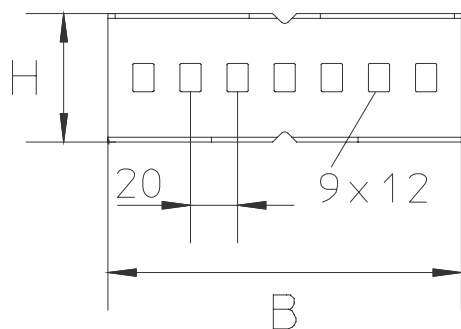

LGVH 60

Cable ladder coupler, height=60 mm

Cable ladder connector, horizontal.

This article is available made in material No. 1.4571/1.4404 (V4A) stainless steel finish.

Continuously hot galvanized (Sendzimir process) (DIN EN 10346)

Product	H	B	G
LGVH 60S	60 mm	150 mm	0,20 kg
Incl.:			
2x KLS 8X16		Fixing set	

Hot-dip galvanized, according to BS 729 (DIN EN ISO 1461)

Product	H	B	G
LGVH 60F	60 mm	150 mm	0,22 kg
Incl.:			
2x KLS 8X16E		Fixing set	

Stainless steel, according to ASTM 304 / BS 304 S 3

Product	H	B	G
LGVH 60E	60 mm	150 mm	0,20 kg
Incl.:			
2x KLS 8X16E		Fixing set	

H : Height

B : Width

G : Weight

DETAILS / APPLICATIONS

Certyfikat UL