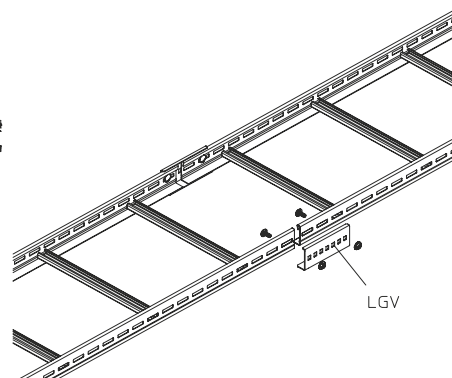

DETAILS / APPLICATIONS

Certyfikat UL