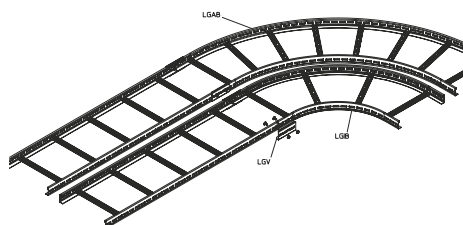

DETAILS / APPLICATIONS

Certyfikat UL