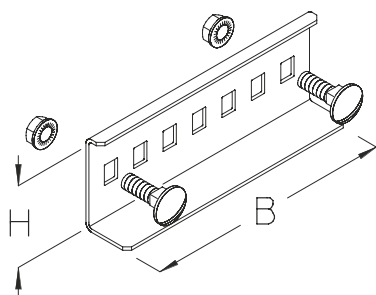

LGV 60

Cable ladder coupler, height=60 mm

Cable ladder connector.

This article is available made in material No. 1.4571/1.4404 (V4A) stainless steel finish.

Continuously hot galvanized (Sendzimir process) (DIN EN 10346)

| Product | H | B | G |
|-------------|-------|------------|---------|
| LGV 60S | 60 mm | 150 mm | 0,22 kg |
| ----- | | | |
| Incl.: | | | |
| 2x KLS 8X16 | | Fixing set | |

Hot-dip galvanized, according to BS 729 (DIN EN ISO 1461)

| Product | H | B | G |
|--------------|-------|------------|---------|
| LGV 60F | 60 mm | 150 mm | 0,23 kg |
| ----- | | | |
| Incl.: | | | |
| 2x KLS 8X16E | | Fixing set | |

Stainless steel, according to ASTM 304 / BS 304 S 3

| Product | H | B | G |
|--------------|-------|------------|---------|
| LGV 60E | 60 mm | 150 mm | 0,22 kg |
| ----- | | | |
| Incl.: | | | |
| 2x KLS 8X16E | | Fixing set | |

H : Height

B : Width

G : Weight