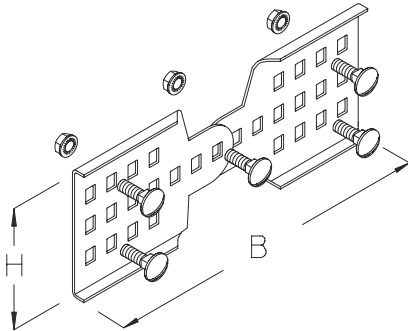

LGWV 100

Cable ladder coupler, height=100 mm

Cable ladder connector, vertical.

Continuously hot galvanized (Sendzimir process) (DIN EN 10346)

Product	H	B	G
LGWV 100S	100 mm	270 mm	0,61 kg
Incl.:			
5x KLS 8X16		Fixing set	

Hot-dip galvanized, according to BS 729 (DIN EN ISO 1461)

Product	H	B	G
LGWV 100F	100 mm	270 mm	0,64 kg
Incl.:			
5x KLS 8X16E		Fixing set	

Stainless steel, according to ASTM 304 / BS 304 S 3

Product	H	B	G
LGWV 100E	100 mm	270 mm	0,61 kg
Incl.:			
5x KLS 8X16E		Fixing set	

H : Height

B : Width

G : Weight