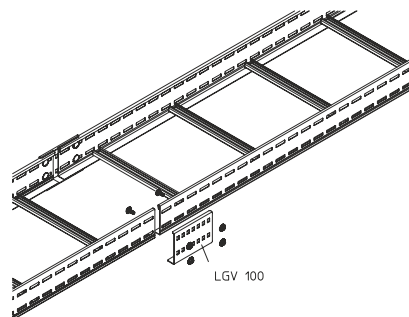

LGV 100

Cable ladder coupler, height=100 mm

Cable ladder connector.

Continuously hot galvanized (Sendzimir process) (DIN EN 10346)

Product	H	B	G
LGV 100S	100 mm	220 mm	0,41 kg
Incl.:			
4x KLS 8X16		Fixing set	

Hot-dip galvanized, according to BS 729 (DIN EN ISO 1461)

Product	H	B	G
LGV 100F	100 mm	220 mm	0,42 kg
Incl.:			
4x KLS 8X16E		Fixing set	

Stainless steel, according to ASTM 304 / BS 304 S 3

Product	H	B	G
LGV 100E	100 mm	220 mm	0,41 kg
Incl.:			
4x KLS 8X16E		Fixing set	

H : Height
B : Width
G : Weight

DETAILS / APPLICATIONS

Certyfikat UL