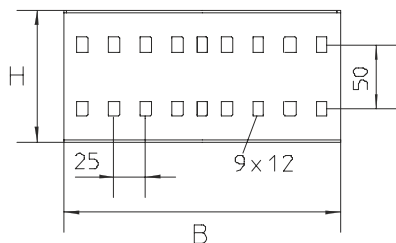

LGV 100

Cable ladder coupler, height=100 mm

Cable ladder connector.

Continuously hot galvanized (Sendzimir process) (DIN EN 10346)

Product	H	B	G
LGV 100S	100 mm	220 mm	0,41 kg
Incl.:			
4x KLS 8X16		Fixing set	

Hot-dip galvanized, according to BS 729 (DIN EN ISO 1461)

Product	H	B	G
LGV 100F	100 mm	220 mm	0,42 kg
Incl.:			
4x KLS 8X16E		Fixing set	

Stainless steel, according to ASTM 304 / BS 304 S 3

Product	H	B	G
LGV 100E	100 mm	220 mm	0,41 kg
Incl.:			
4x KLS 8X16E		Fixing set	

H : Height
B : Width
G : Weight

DETAILS / APPLICATIONS

Certyfikat UL